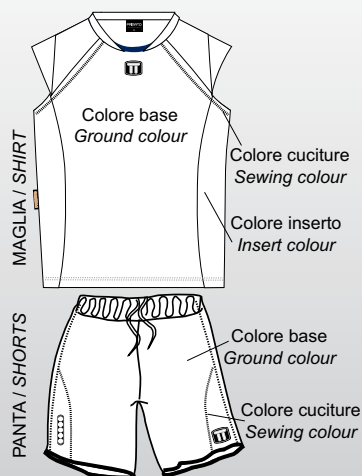

- **MAGLIA** Modello: **NATIONAL MAN**
 - Art. VLLM359MC manica corta
 - Tessuto: base tecno plus cotton lycra
 - inserti polyelast traspirante
 - Taglie: XXS/XXL
 - **Colori: a richiesta (vedi cartella colori)**
- SHIRT** Model: **NATIONAL MAN**
Art. VLLM359MC short sleeve
Quality: techno plus cotton lycra and inserts in polyelast with high perspiration
Sizes: XXS/XXL
Colours: upon request (see colours card)

- **SHORTS VOLLEY** Modello: **NATIONAL MAN**
 - Art. VLLP359
 - Tessuto: 100% poliestere 2T inserti polyelast traspirante
 - Taglie: XXS/XXL
 - **Colori: a richiesta (vedi cartella colori)**
- VOLLEY SHORTS** Model: **NATIONAL MAN**
Art. VLLP359
Quality: 100% technical polyester 2 fabrics and inserts in polyelast with high perspiration
Sizes: XXS/XXL
Colours: upon request (see colours card)

CREATIVE: realizziamo il capo con i tuoi colori!
we produce the product with your own colours!

CARTELLA COLORI: bianco / grigio / antracite / nero / rosso / arancione / giallo / blu / royal / celeste / verde / granata

COLOURS CARD: white / light grey / dark grey / black / red / orange / yellow / navy blue / royal blue / sky / green / burgundy

MINIMO 6 PZ-TAGLIA / MIN. 6 PCS-SIZE

TESSUTO ALTA QUALITA' / HIGH QUALITY FABRIC