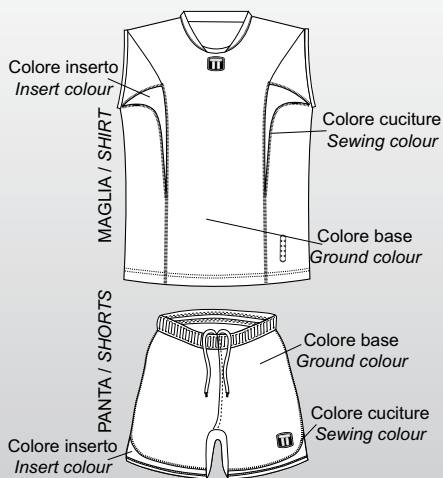

TESSUTO ALTA QUALITA' / HIGH QUALITY FABRIC