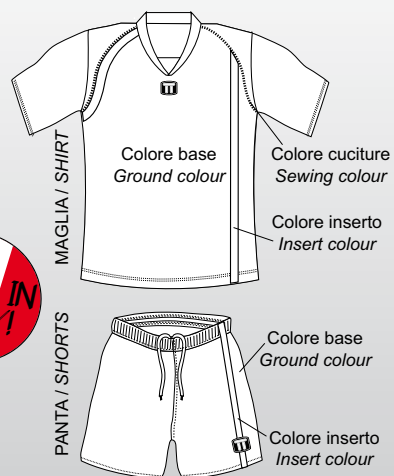

- **SHORTS VOLLEY** Modello: **NATIONAL MAN**
 - Art. VLLP359
 - Tessuto: 100% poliestere 2T inserti polyelast traspirante
 - Taglie: XXS/XXL
 - **Colori: a richiesta (vedi cartella colori)**
- VOLLEY SHORTS** Model: **NATIONAL MAN**
Art. VLLP359
Quality: 100% technical polyester 2 fabrics and inserts in polyelast with high perspiration
Sizes: XXS/XXL
Colours: upon request (see colours card)

CREATIVE: realizziamo il capo con i tuoi colori!
we produce the product with your own colours!

CARTELLA COLORI: bianco / grigio / antracite / nero / rosso / arancione / giallo / blu / royal / celeste / verde / granata

COLOURS CARD: white / light grey / dark grey / black / red / orange / yellow / navy blue / royal blue / sky / green / burgundy

MINIMO 6 PZ-TAGLIA / MIN. 6 PCS-SIZE

TESSUTO ALTA QUALITA' / HIGH QUALITY FABRIC