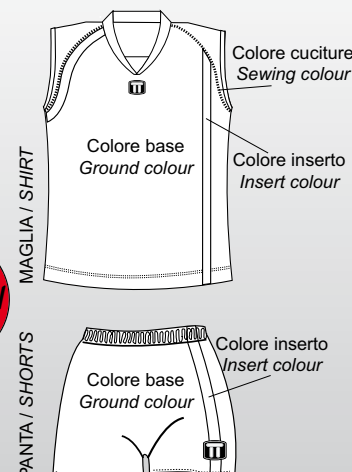

COLOURS CARD: white / light grey / dark grey / black / red / orange / yellow / navy blue / royal blue / sky / green / burgundy

MINIMO 6 PZ-TAGLIA / MIN. 6 PCS-SIZE