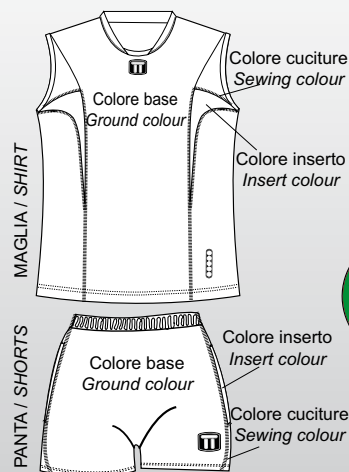

COLOURS CARD: white / light grey / dark grey / black / red / orange / yellow / navy blue / royal blue / sky / green / burgundy

MINIMO 6 PZ-TAGLIA / MIN. 6 PCS-SIZE